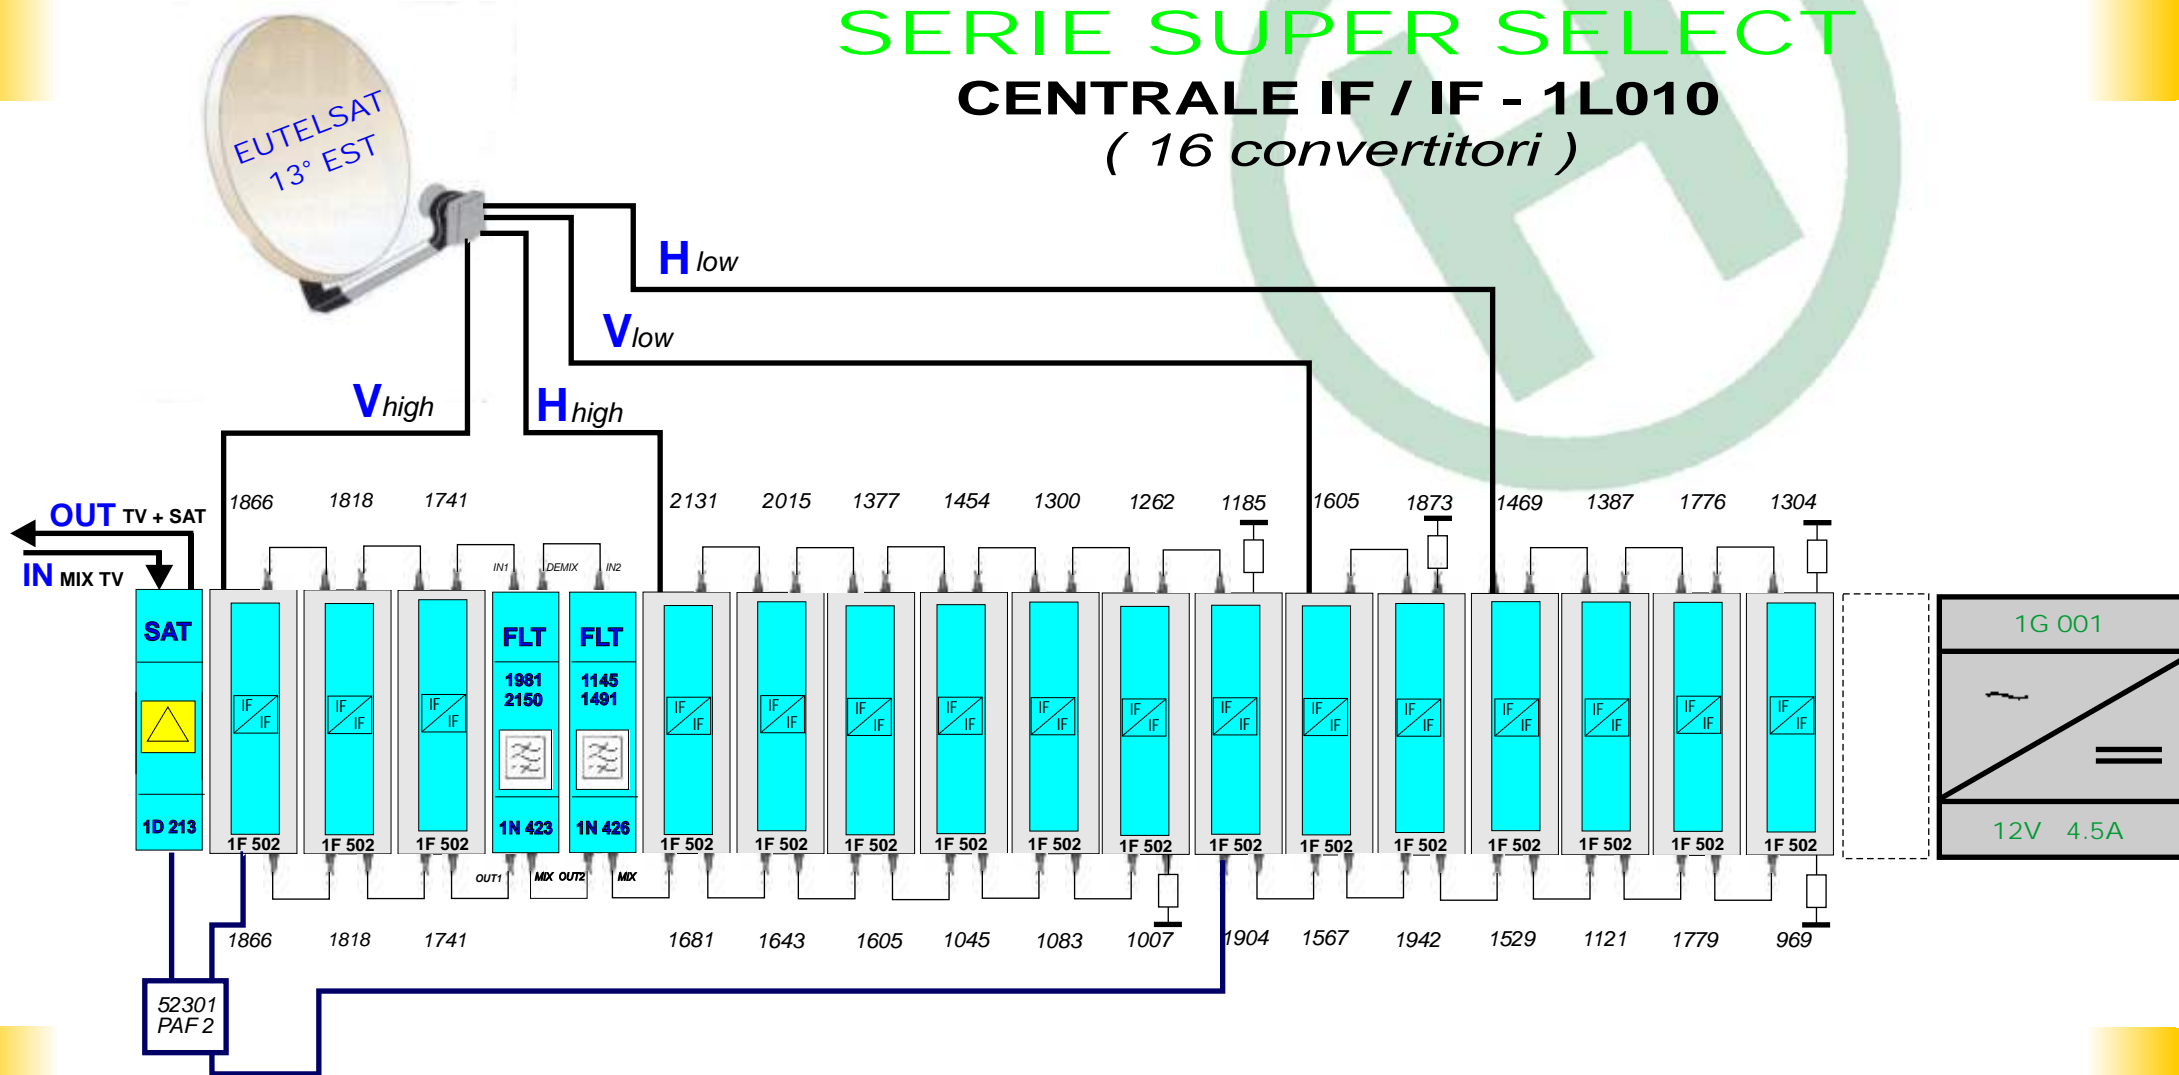

SERIE SUPER SELECT

CENTRALE IF / IF - 1L010

(16 convertitori)

HELMAN ELETTRONICA S.p.A.

PROGRAMMI RICEVIBILI DAI SATELLITI A 13° EST CON IF / IF H E L M A N ART. 1L010 (16 convertito)